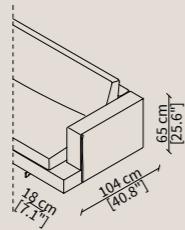

DAVIS BRACCIOLI / ARMRESTS

BRACCIOLO STYLE / ARMREST STYLE

Struttura: legno multistrato imbottito in poliuretano.
Rivestimento: con cucitura decorativa.
Structure: plywood padded with polyurethane foam.
Cover: with decorative thick sewing.