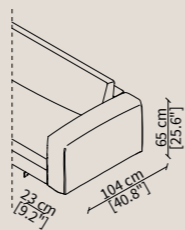

DAVIS BRACCIOLI / ARMRESTS

BRACCIOLO STYLE / ARMREST STYLE

Struttura: legno multistrato imbottito in poliuretano.
Rivestimento: con cucitura decorativa.
Structure: plywood padded with polyurethane foam.
Cover: with decorative thick sewing.

BRACCIOLO SLIM / ARMREST SLIM

Struttura: legno multistrato ricoperto in pelle.
Cuscino: piuma d'oca.
Structure: plywood covered in leather.
Cushion: goose down.

BRACCIOLO IN / ARMREST IN

Struttura: legno multistrato imbottito in poliuretano.
Cuscino: piuma d'oca con inserto in poliuretano.
Structure: plywood padded with polyurethane foam.
Cushion: goose down with core in polyurethane foam.

BRACCIOLO FREE / ARMREST FREE

Struttura: legno multistrato imbottito in poliuretano e tessuto protettivo accoppiato.
Structure: plywood padded with polyurethane foam and doubled protective fabric.

BRACCIOLO TWIN / ARMREST TWIN

Struttura: legno multistrato imbottito in poliuretano e piuma.
Rivestimento: con cucitura decorativa.
Structure: plywood padded with polyurethane foam and goose down.
Cover: with decorative thick sewing.

BRACCIOLO WAVE / ARMREST WAVE

Struttura: legno multistrato imbottito in poliuretano.
Rivestimento: con piega decorativa.
Structure: plywood padded with polyurethane foam.
Cover: with decorative fold.

BRACCIOLO OUT / ARMREST OUT

Struttura: legno multistrato imbottito in poliuretano con trapuntino in piuma d'oca (Assopiuma).
Structure: plywood padded with polyurethane foam covered with quilt in goose down (Assopiuma).

BRACCIOLO CLASS / ARMREST CLASS

Struttura: legno multistrato imbottito in poliuretano.
Cucitura: decorativa a pieghe.
Structure: plywood padded with polyurethane foam.
Sewing: decorative with folds.

DAVIS BRACCIOLI / ARMRESTS