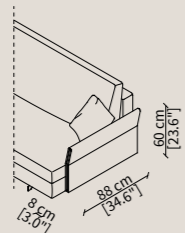

BRACCIOLO SLIM / ARMREST SLIM

Struttura: legno multistrato ricoperto in pelle.
Cuscino: piuma d'oca.
Structure: plywood covered in leather.
Cushion: goose down.