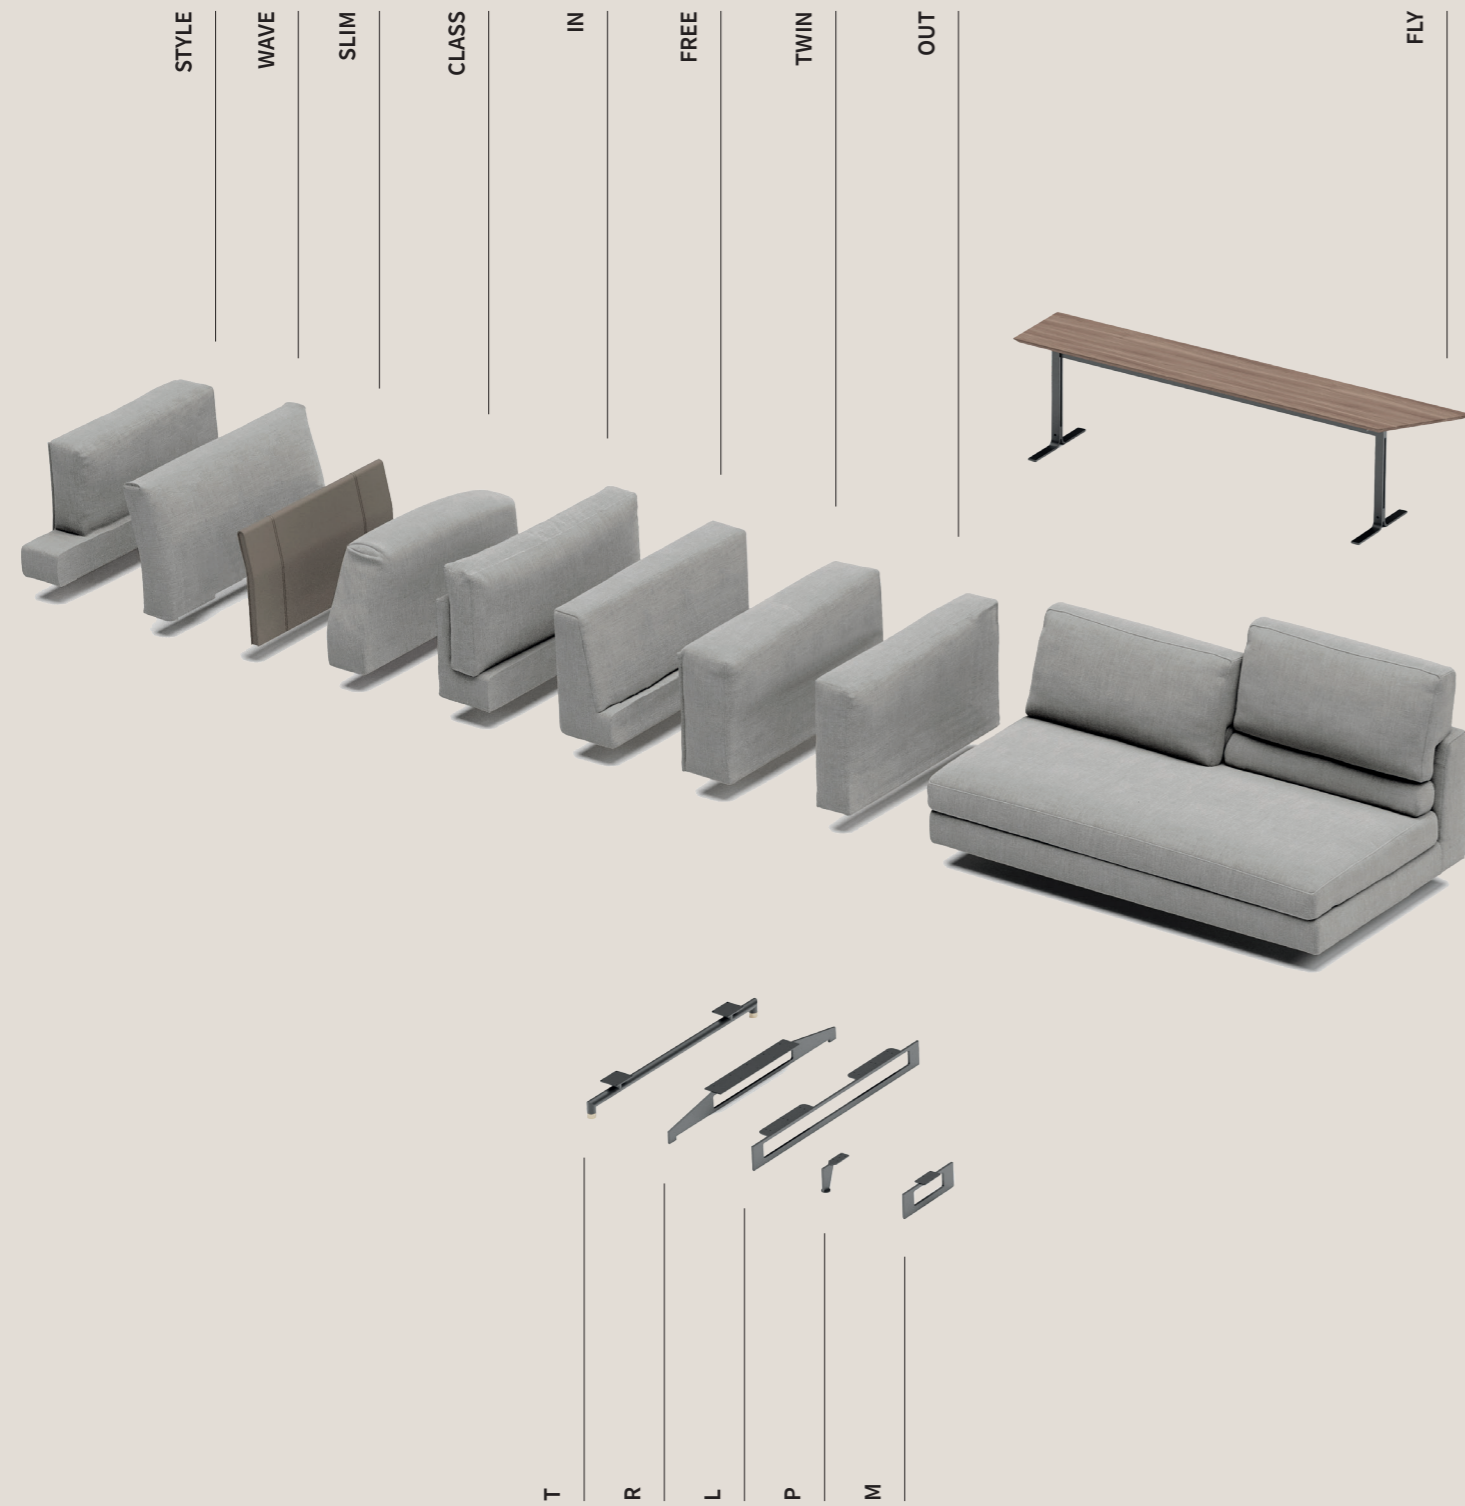

ENDLESS MODULARITY FREEDOM

Davis è un sistema che permette di creare il proprio divano su misura, abbinando differenti tipologie di braccioli e scegliendo fra cinque modelli di piedini e tre comfort di seduta. La libertà di scegliere esattamente ciò che si desidera.

Davis is a system which allows you to create your made-to-measure sofa, combining different kind of armrests and choosing between 5 different models of feet and 3 seat comforts. The freedom to choose exactly what you wish.