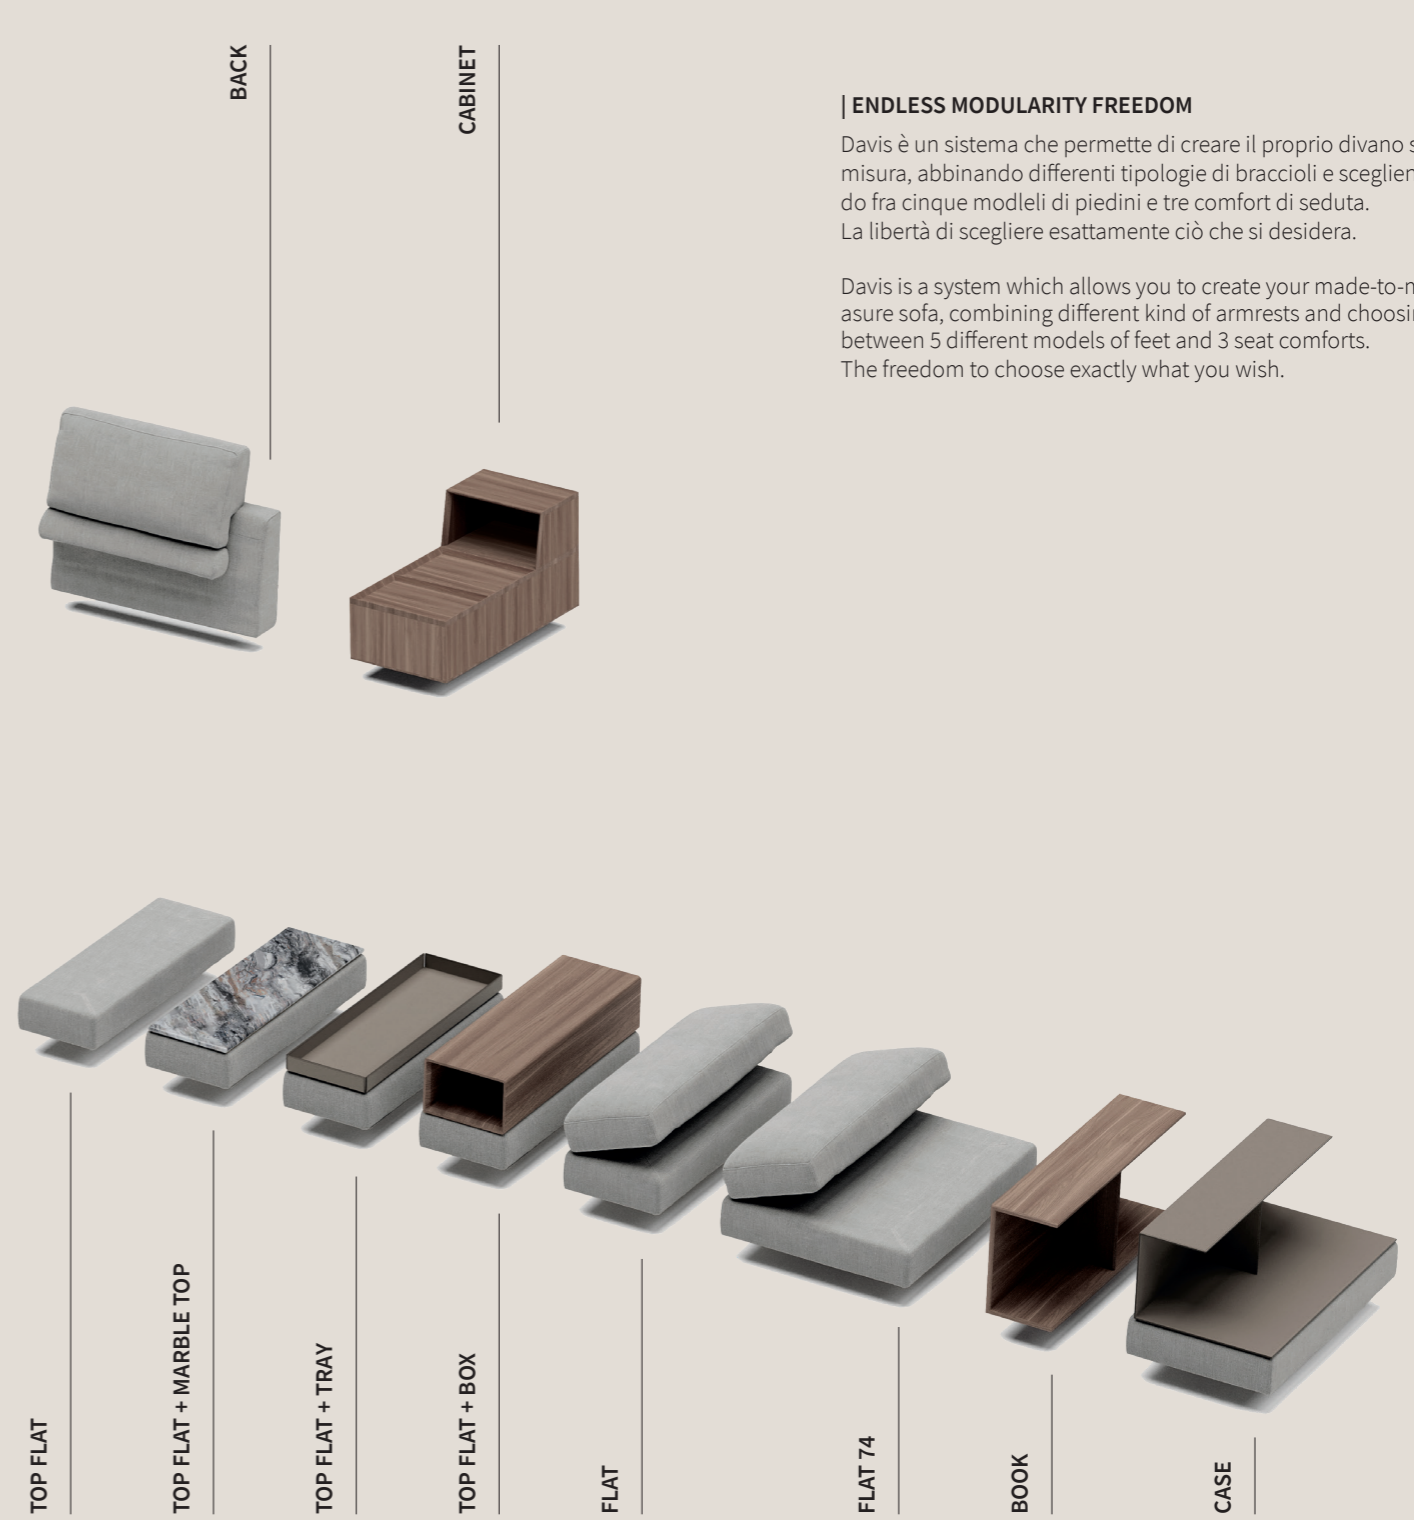

ENDLESS MODULARITY FREEDOM

Davis è un sistema che permette di creare il proprio divano su misura, abbinando differenti tipologie di braccioli e scegliendo fra cinque modelli di piedini e tre comfort di seduta. La libertà di scegliere esattamente ciò che si desidera.

Davis is a system which allows you to create your made-to-measure sofa, combining different kind of armrests and choosing between 5 different models of feet and 3 seat comforts. The freedom to choose exactly what you wish.