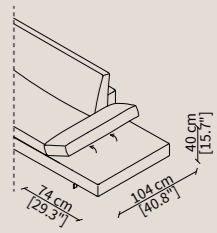

BRACCIOLO FLAT 74 / ARMREST FLAT 74

Base: legno multistrato imbottito in poliuretano.
Cuscino: rialzabile; imbottito in poliuretano e piuma d'oca.
Base: plywood padded with polyurethane foam.
Cushion: adjustable in height; padded with polyurethane foam and goose down.